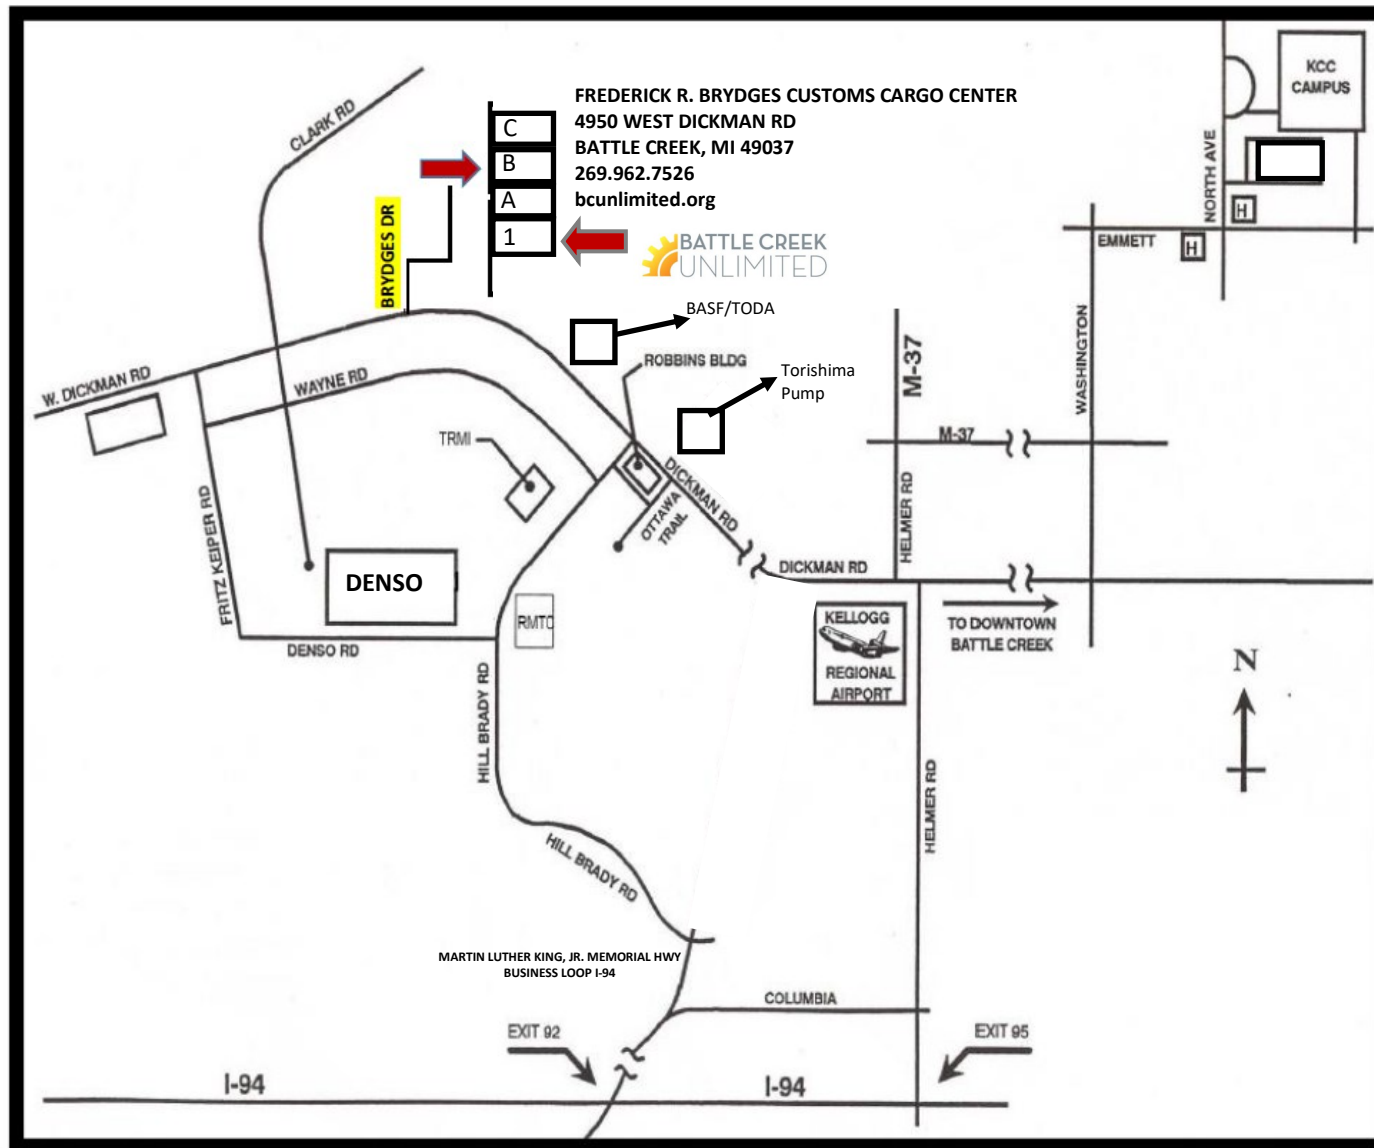

MAP TO BCU—FORT CUSTER INDUSTRIAL PARK

Directions to Battle Creek Unlimited (BCU) in the Frederick R. Brydges Customs Cargo Center:

- Take Interstate 94 to Exit 92.
- Upon exiting, turn right (north) onto Business Loop 94 (also named Dr. Martin Luther King Hwy).
- Follow BL-94 to the second traffic light.
- Turn left on Hill Brady Road. Follow Hill Brady Road about 2.5 miles to the second traffic light.
- Turn left on West Dickman Road (M-96). Go 1/8th mile and turn right immediately into the first service driveway.
- The Frederick R. Brydges Customs Cargo Center is a large two-tone gray building with office and warehousing space.
- BCU office and board room is located in Suite 1. Near flagpoles.
- A large conference room is located in building B, the second door on the right.