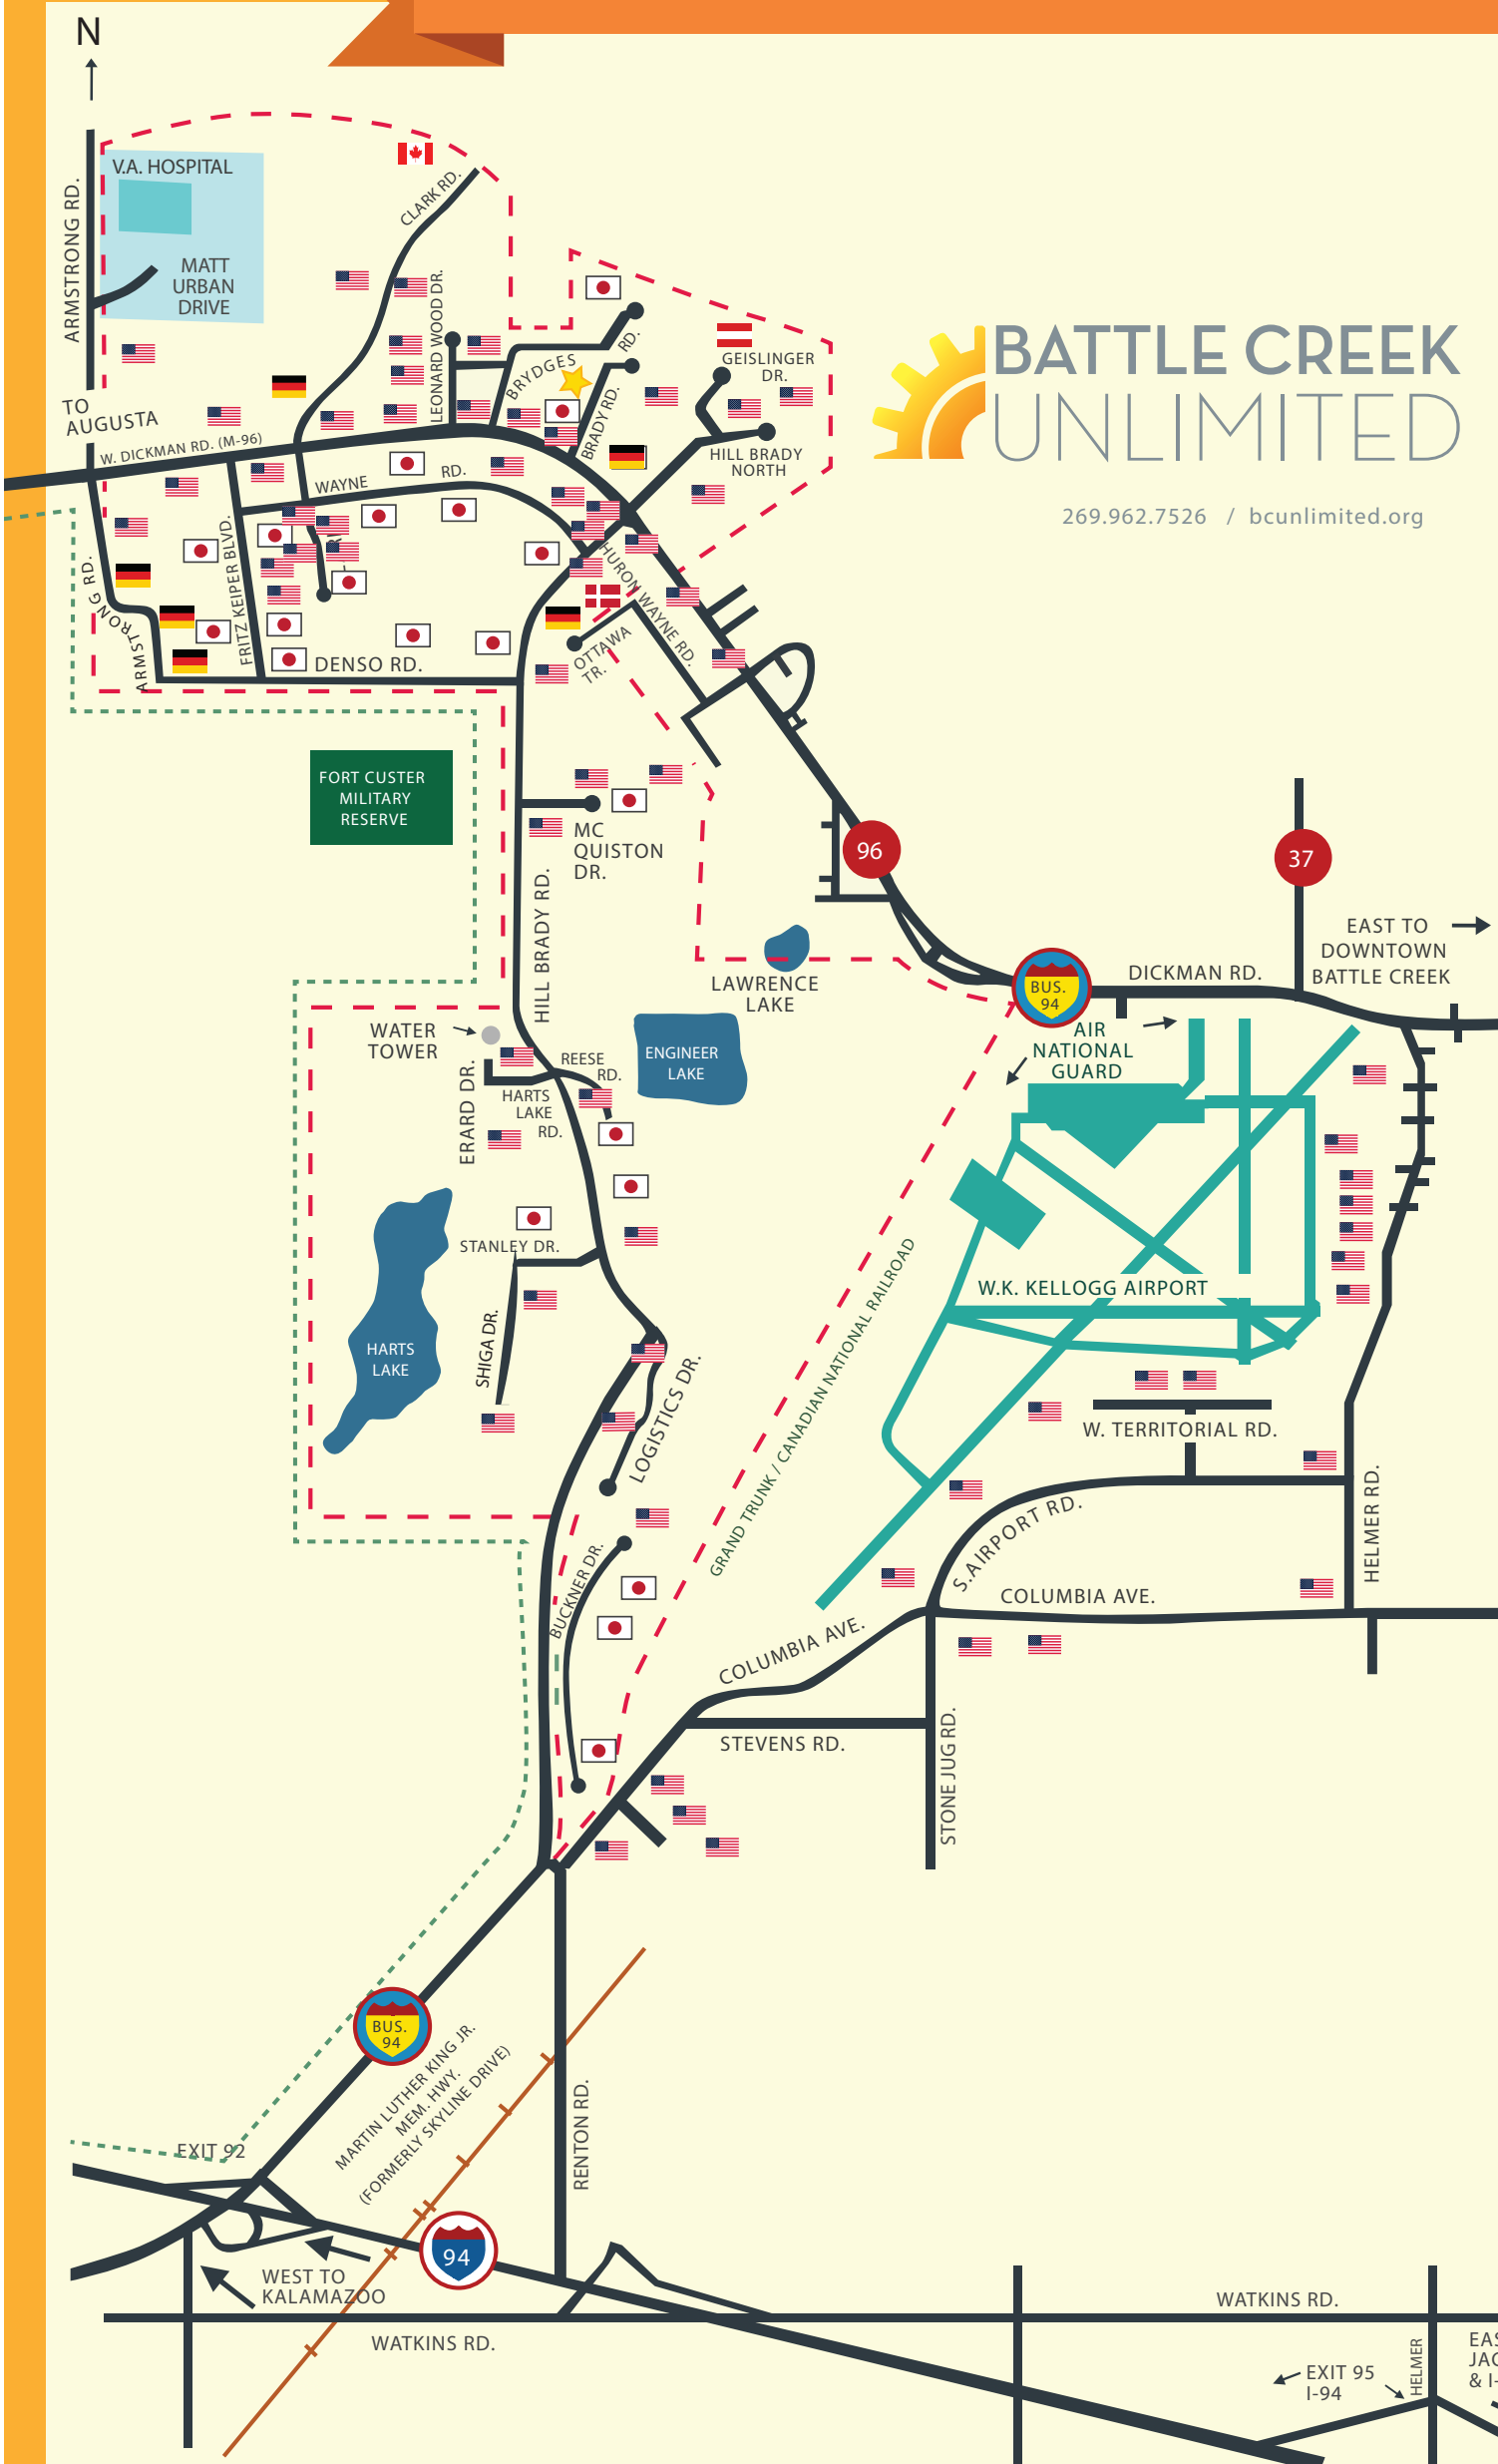

LEGEND

-  FORT CUSTER INDUSTRIAL PARK
-  FORT CUSTER MILITARY RESERVE
-  FOREIGN-TRADE ZONE
-  HIGHWAYS

1/4 1/2 3/4 1 MILE