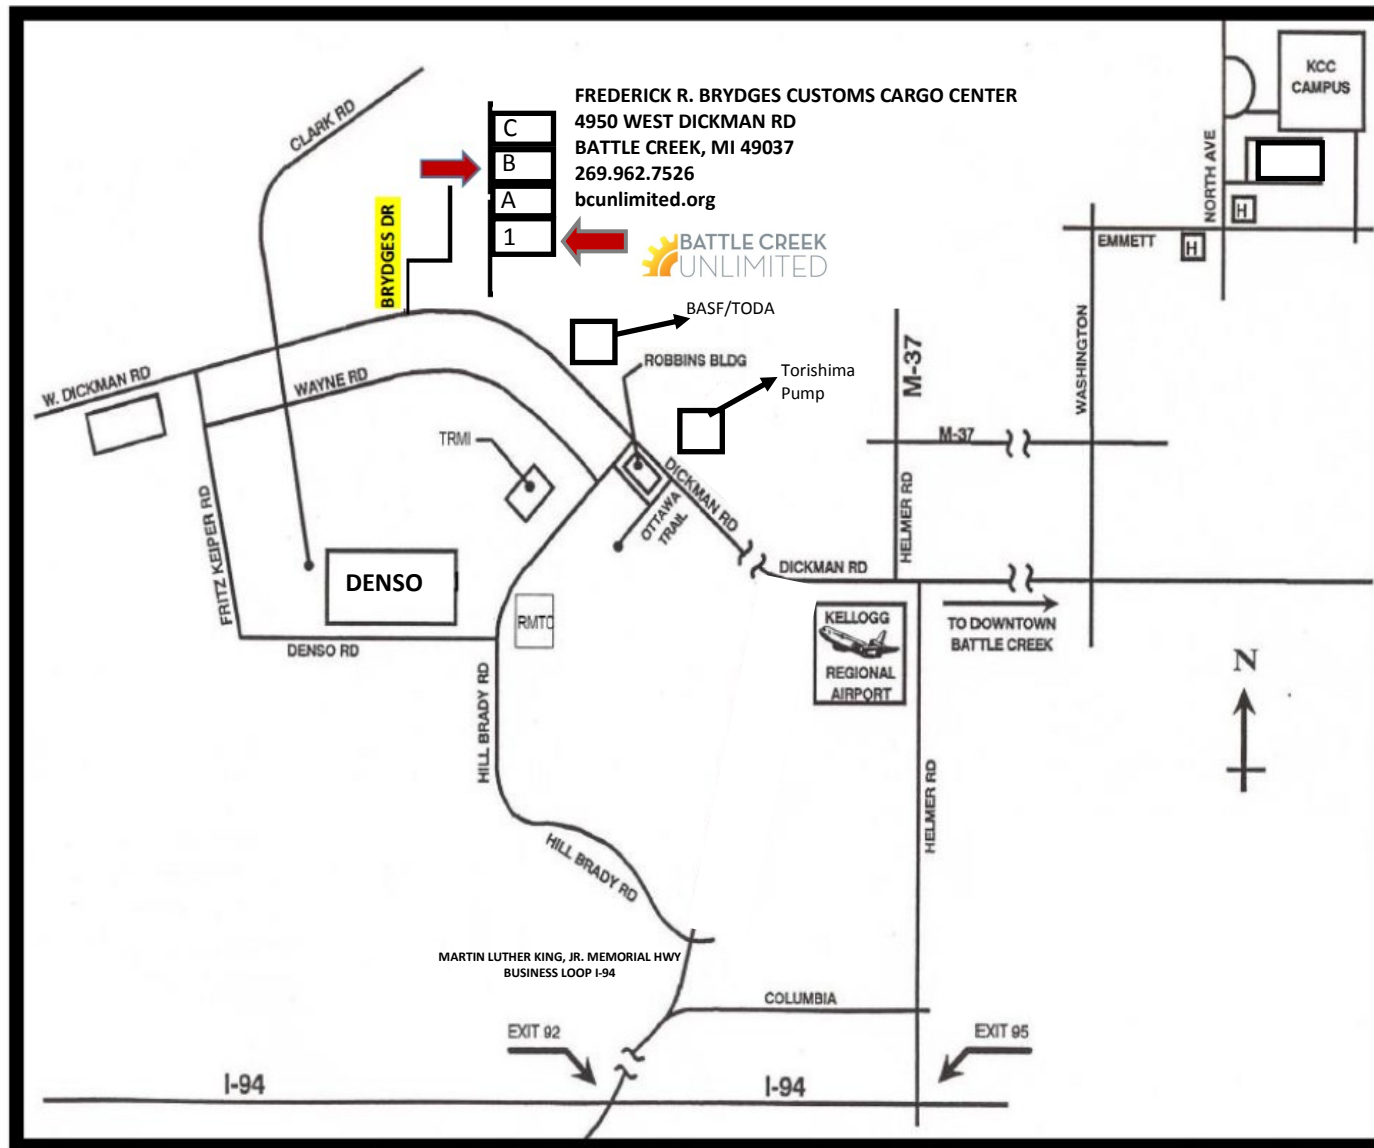

MAP TO BCU—FORT CUSTER INDUSTRIAL PARK

Directions to Battle Creek Unlimited (BCU) in the Frederick R. Brydges Customs Cargo Center:

- Take Interstate 94 to Exit 92.
- Upon exiting, turn right (north) onto Business Loop 94 (also named Dr. Martin Luther King Hwy).
- Follow BL-94 to the second traffic light.
- Turn left on Hill Brady Road. Follow Hill Brady Road about 2.5 miles to the second traffic light.
- Turn left on West Dickman Road (M-96). Go 1/8th mile and turn right immediately into the first service driveway.
- The Frederick R. Brydges Customs Cargo Center is a large two-tone gray building with office and warehousing space.
- BCU office and board room is located in Suite 1. Near flagpoles.
- A large conference room is located in building B, the second door on the right.