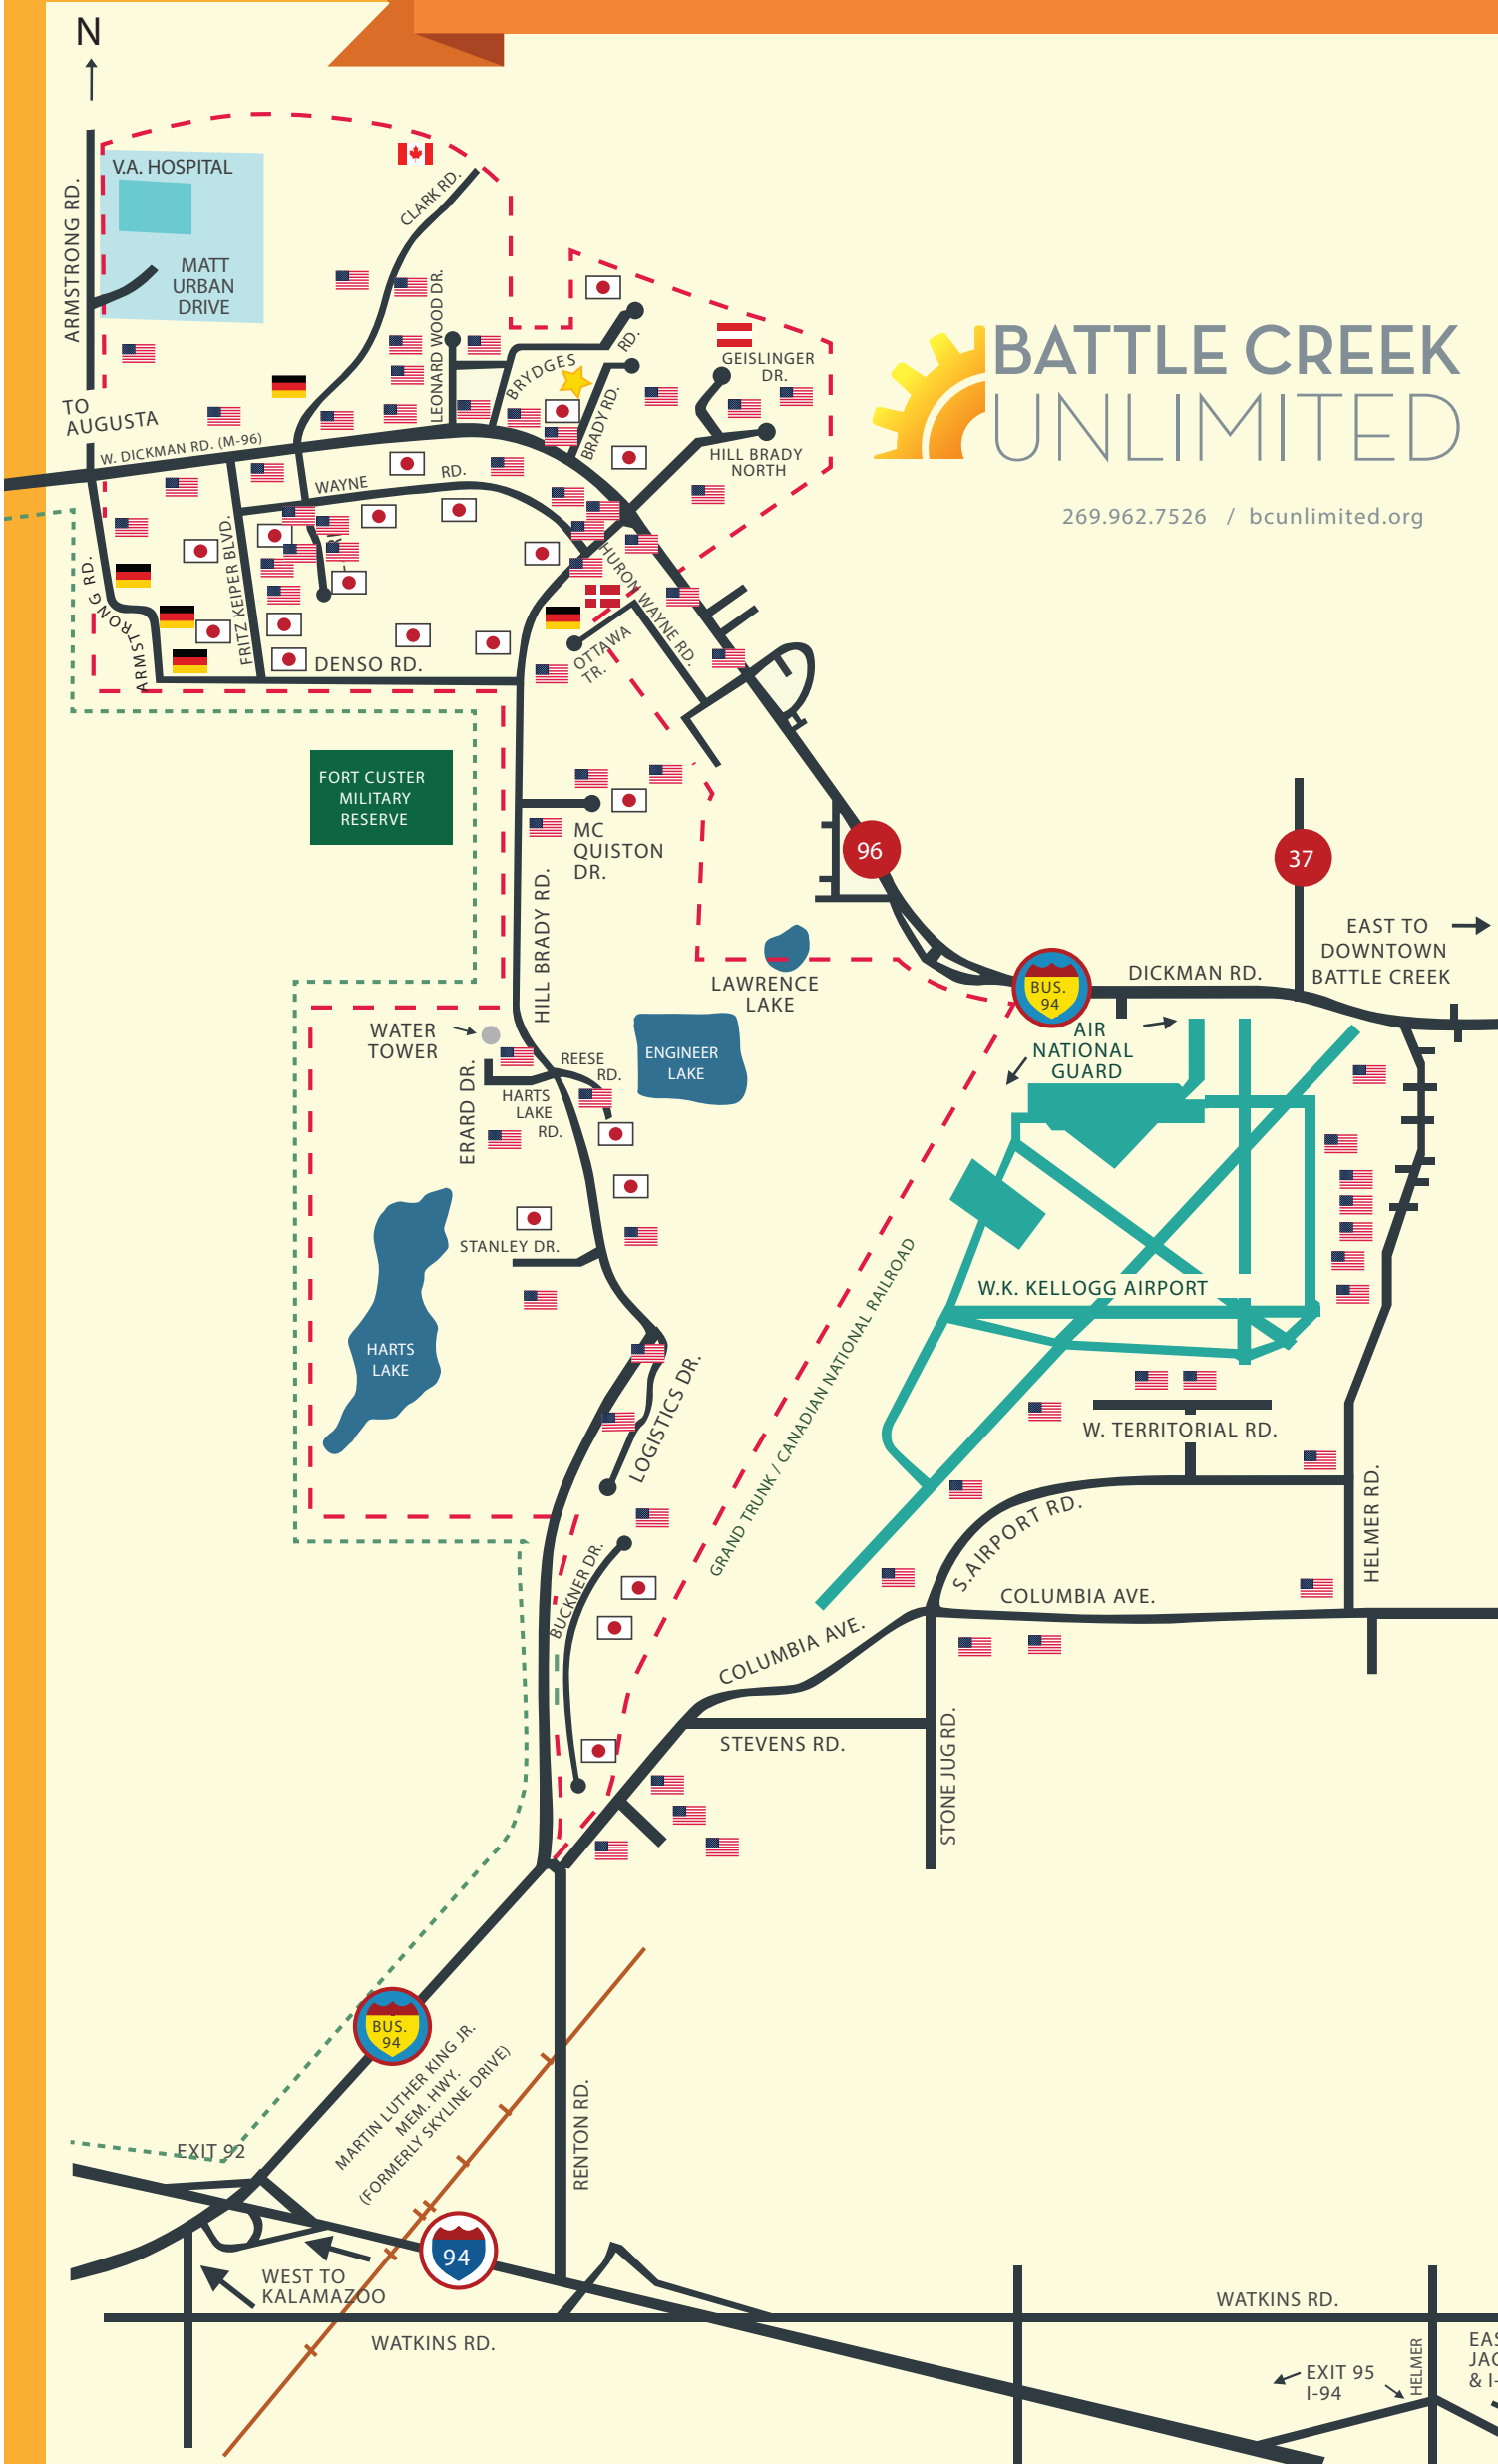

**LEGEND**

-  FORT CUSTER INDUSTRIAL PARK
-  FORT CUSTER MILITARY RESERVE
-  FOREIGN-TRADE ZONE
-  HIGHWAYS

 1/4 1/2 3/4 1 MILE