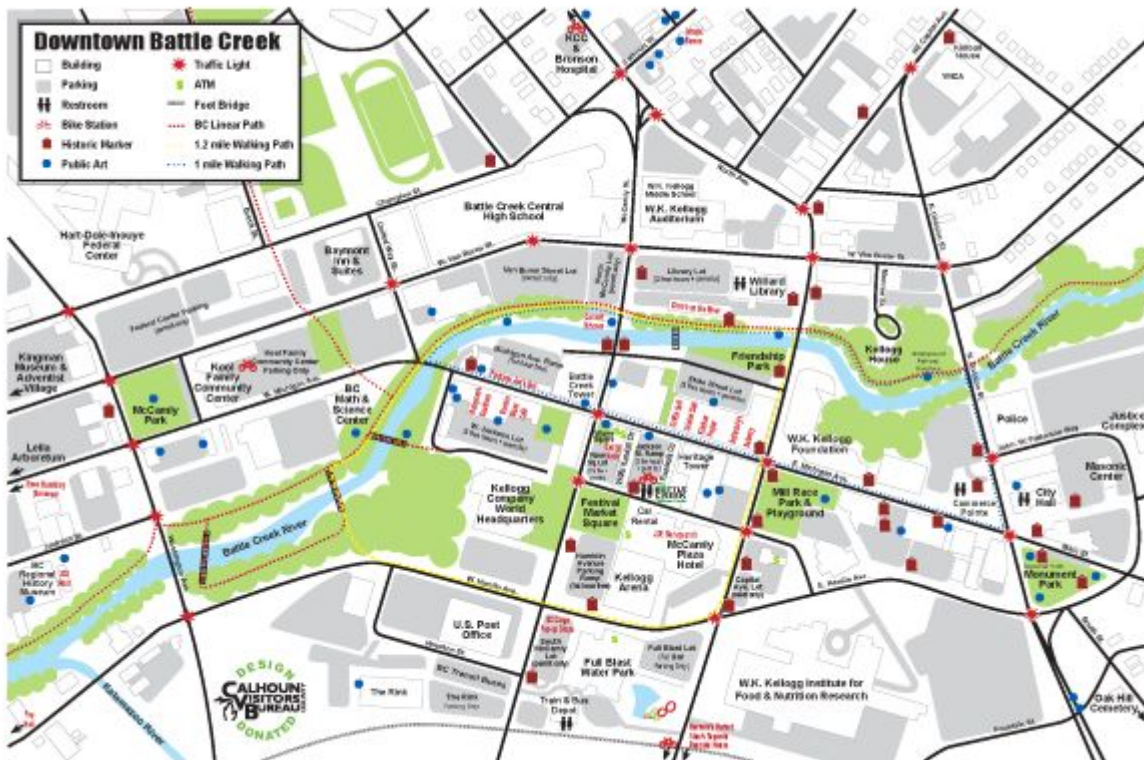

# Directory & Map

## Map & Directory of Downtown

Live. Work. Play. Invest. Downtown Battle Creek

[Download PDF of Map](#)