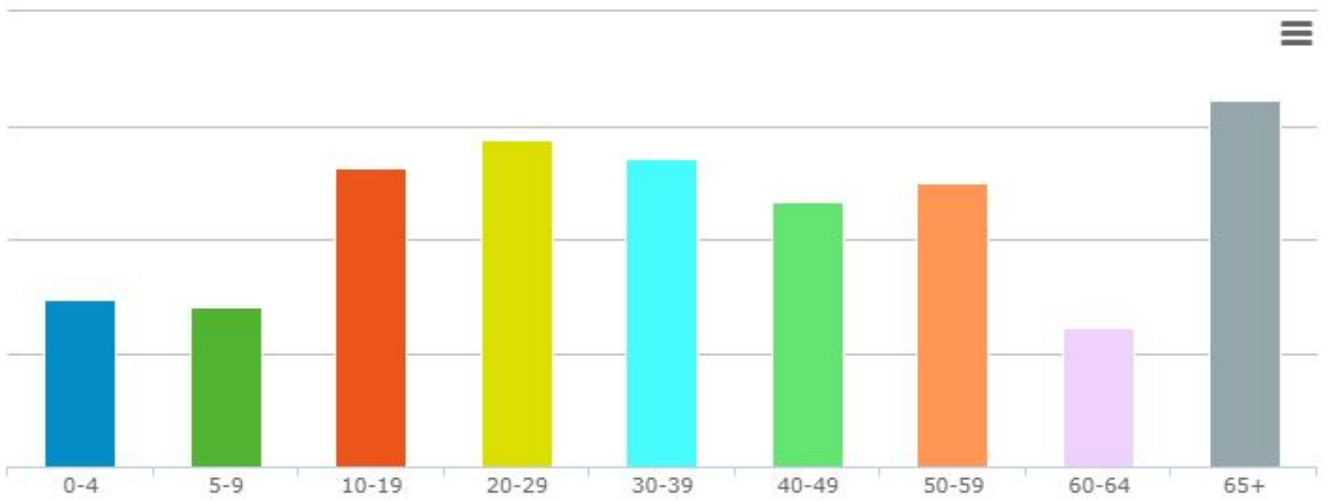

# Population

## POPULATION DEMOGRAPHICS

Battle Creek is home to a growing population in the city and Calhoun County as a whole. You can utilize the tools below to view specifics about our population, household information and more with just a few clicks.

## Age Distribution