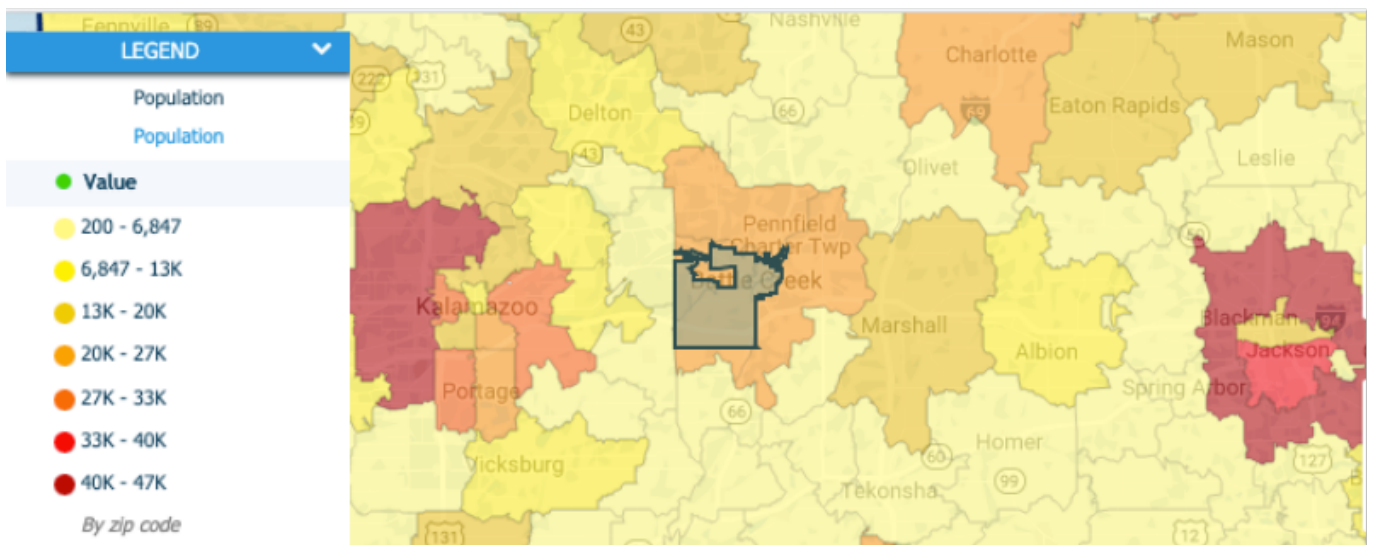

# Population

## POPULATION DEMOGRAPHICS

Battle Creek is home to a growing population in the city and Calhoun County as a whole. You can utilize the tools below to view specifics about our population, household information and more with just a few clicks.

## Age Distribution